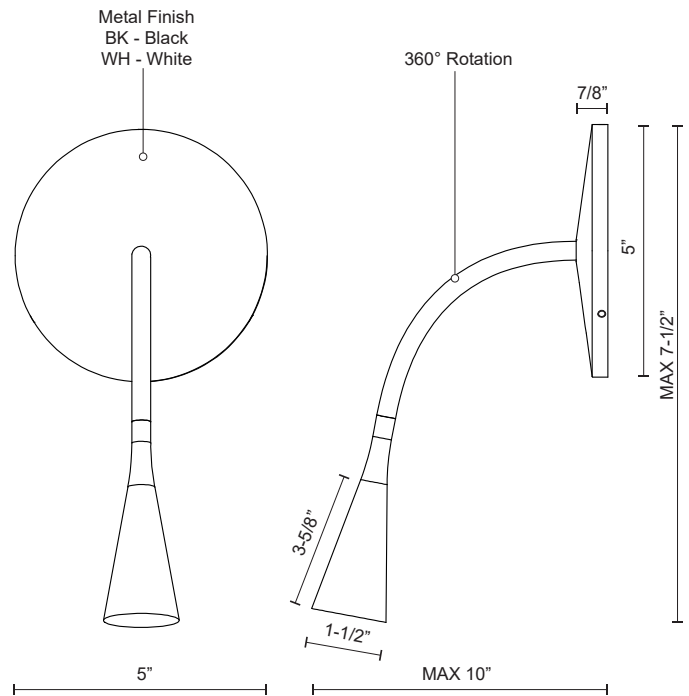

ETON WS18901

WALL

PROJECT

WS18901-BK
Black

WS18901-WH
White

SPECIFICATION DETAILS

Fixture Dimensions	W5" x H7-1/2" x E10"
Light Source	AC LED Module
Wattage	3W
Total Lumens	245lm
Delivered Lumens	BK-190lm
Voltage	120V
Color Temperature	3000K
CRI (Ra)	90CRI
Optional Color Temps	2700K - 5000K Available, Minimum Order Quantities Apply
LED Rated Life	50,000 hours
Dimming	100% - 10%, ELV Dimmer (Not Included)
Diffuser Details	Acrylic Lens
Location	Dry
Mounting Style	All Orientation; Wall;
Canopy Dimensions	D5" x E7/8"
Paint Finish	BK01; WH01;

* For custom options, consult factory for details.

* For warranty information, please visit www.kuzcolighting.com/warranty

DESCRIPTION

Die-cast aluminum lamp head with flexible rubberized stem. Circular wall mount attachment. Finely textured powder-coated finish. Adjustable direction spot light. Rocker on/off switch.